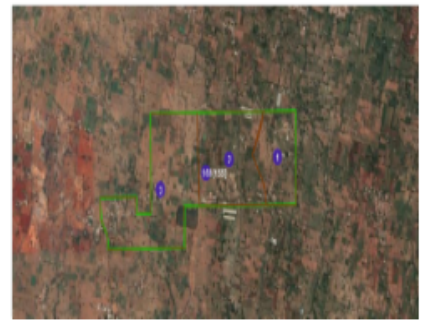

Nazri Naksha

Google Map View