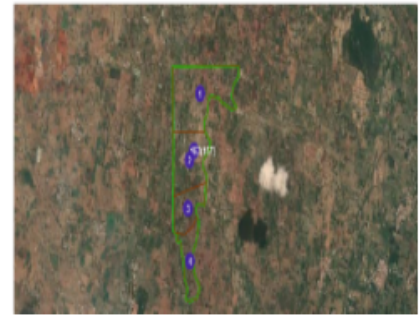

Nazri Naksha

Google Map View