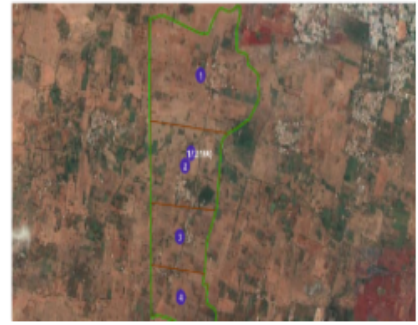

Nazri Naksha

Google Map View