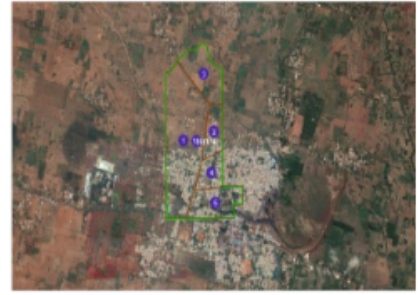

Nazri Naksha

Google Map View