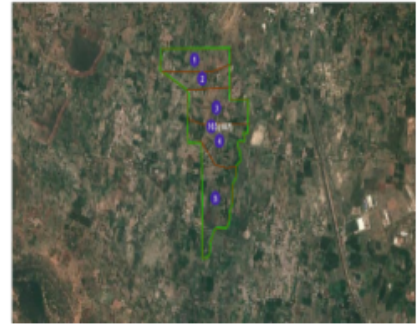

Nazri Naksha

Google Map View