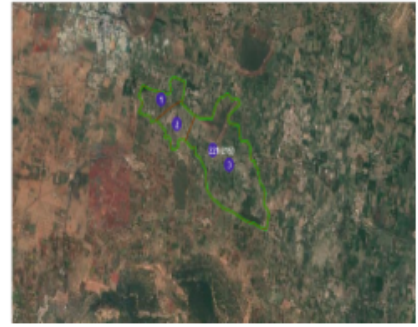

Nazri Naksha

Google Map View