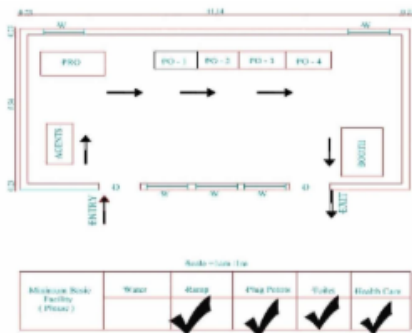

Nazri Naksha

Google Map View

Polling Station Building Front View

Polling Station Front View

Cad View

Key MAP View