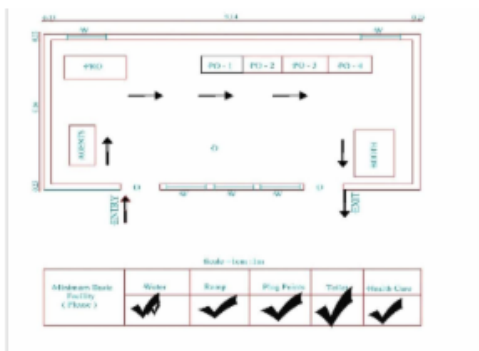

Nazri Naksha

Google Map View

Polling Station Building Front View

Polling Station Front View

Cad View

Key MAP View