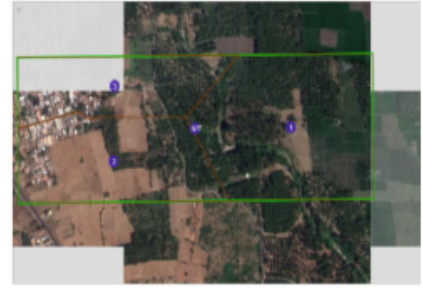

Nazri Naksha

Google Map View