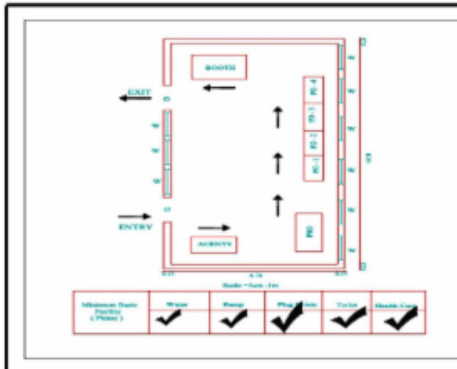

Cad View

Key MAP View

CAD DRAWING