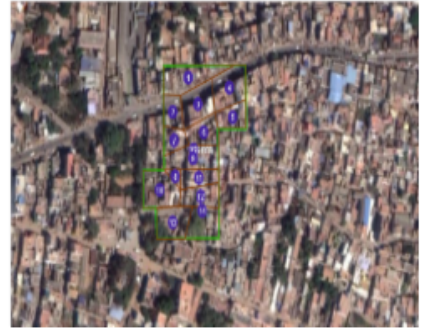

Nazri Naksha

Google Map View