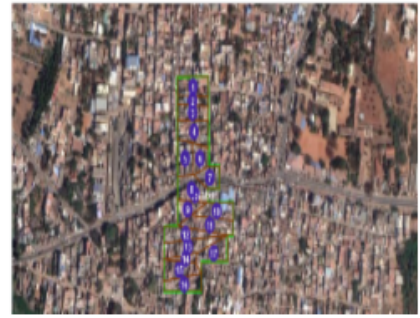

Nazri Naksha

Google Map View