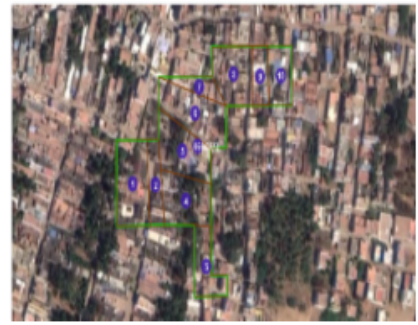

Nazri Naksha

Google Map View