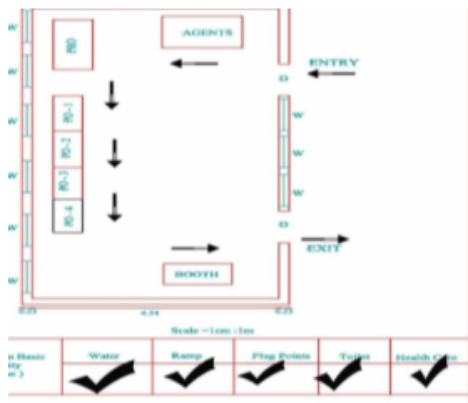

Nazri Naksha

Google Map View

Polling Station Building Front View

Polling Station Front View

Cad View

Key MAP View