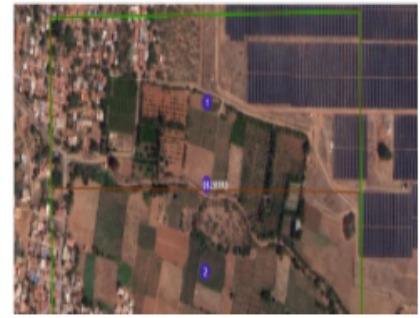

Nazri Naksha

Google Map View