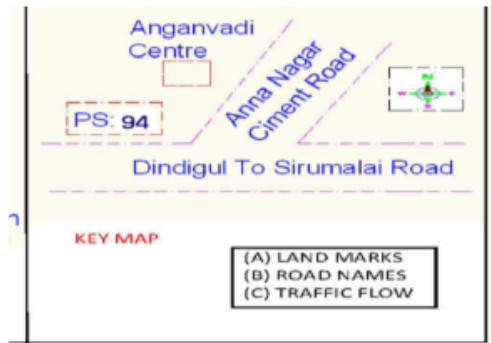

Cad View

Key MAP View

RAMP	WATER	TOILET	ELECTRICITY	HEALTHCARE
✓	✓	✓	✓	✓