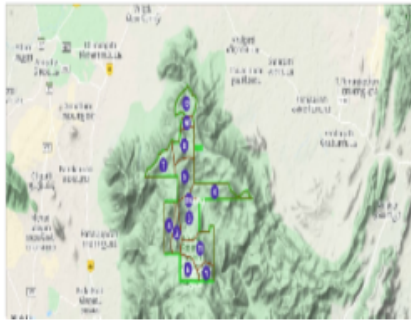

Nazri Naksha

Google Map View