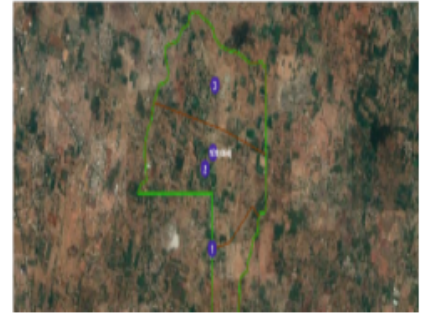

Nazri Naksha

Google Map View