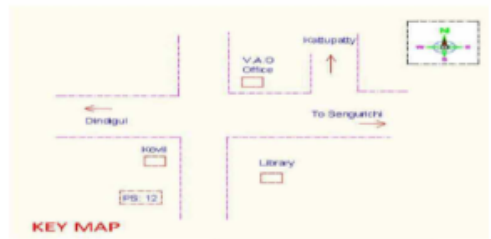

Key MAP View

- (A) LAND MARKS
- (B) ROAD NAMES
- (C) TRAFFIC FLOW