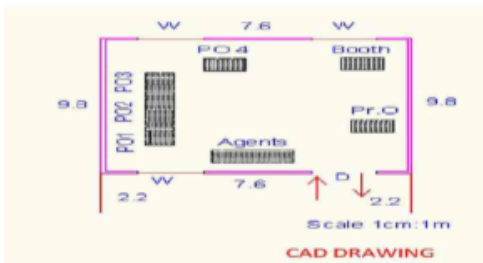

Cad View

RAMP	WATER	TOILET	ELECTRICITY	HEALTHCARE
✓	✓	✓	✓	✓