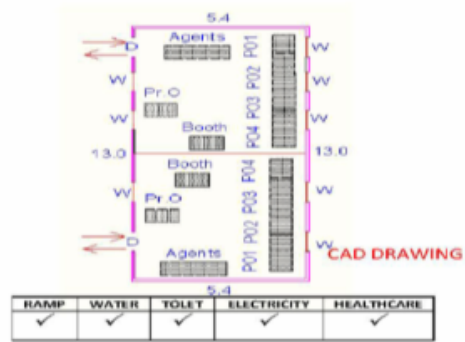

Nazri Naksha

Google Map View

Polling Station Building Front View

Polling Station Front View

Cad View

Key MAP View