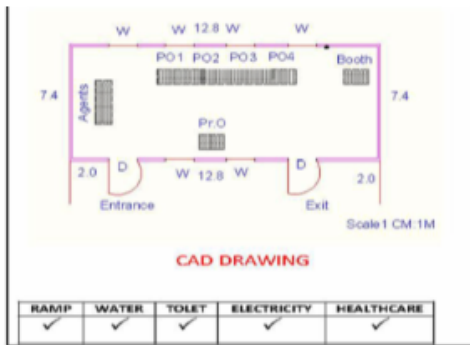

Cad View

Key MAP View

KEY MAP

- (A) LAND MARKS
- (B) ROAD NAMES
- (C) TRAFFIC FLOW