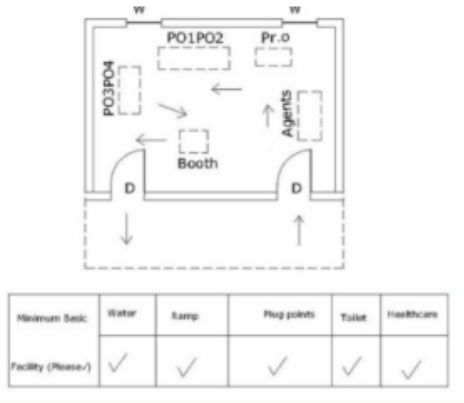

Nazri Naksha

Google Map View

Polling Station Building Front View

Polling Station Front View

Cad View

Key MAP View