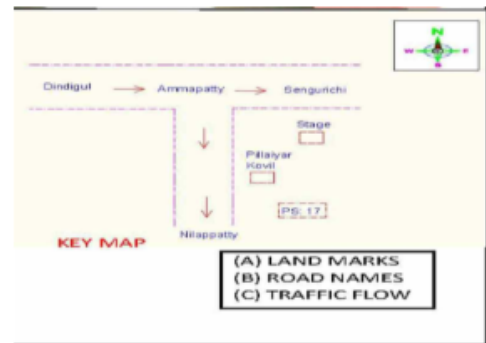

Cad View

Key MAP View

RAMM	WATER	TOLET	ELECTRICITY	HEALTHCARE
✓	✓	✓	✓	✓