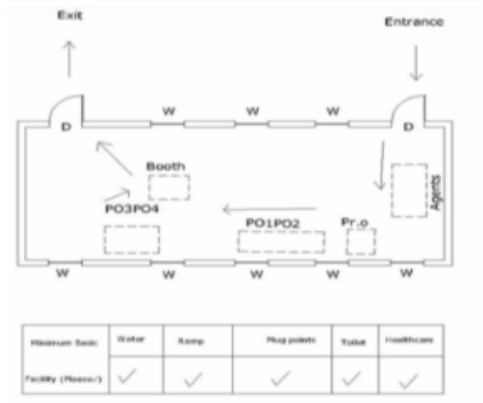

Nazri Naksha

Google Map View

Polling Station Building Front View

Polling Station Front View

Cad View

Key MAP View