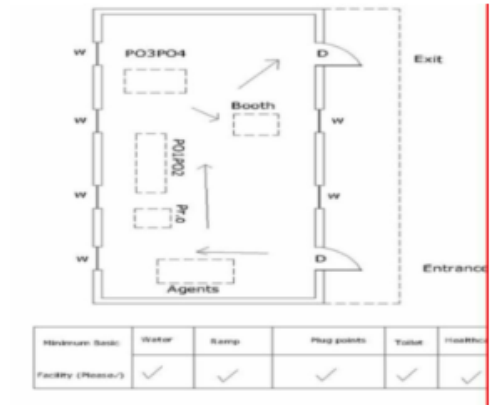

Polling Station Front View