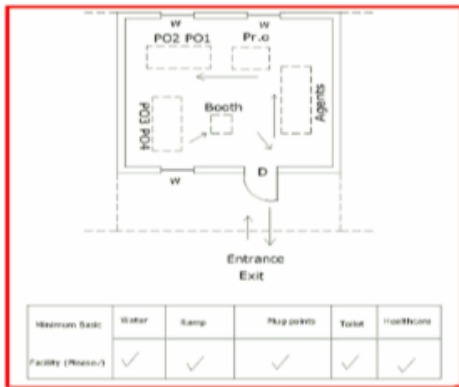

Nazri Naksha

Google Map View

Polling Station Building Front View

Polling Station Front View

Cad View

Key MAP View