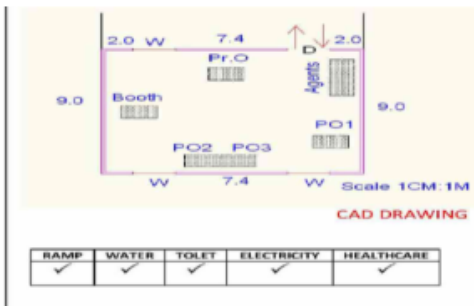

Nazri Naksha

Google Map View

Polling Station Building Front View

Polling Station Front View

Cad View

Key MAP View