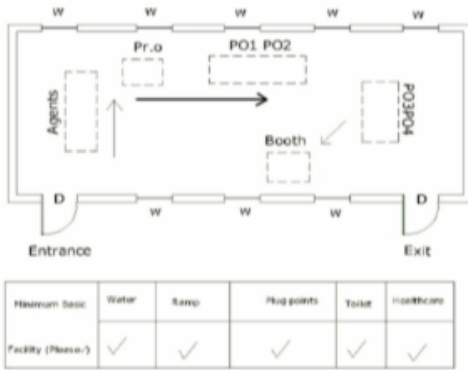

Nazri Naksha

Google Map View

Polling Station Building Front View

Polling Station Front View

Cad View

Key MAP View