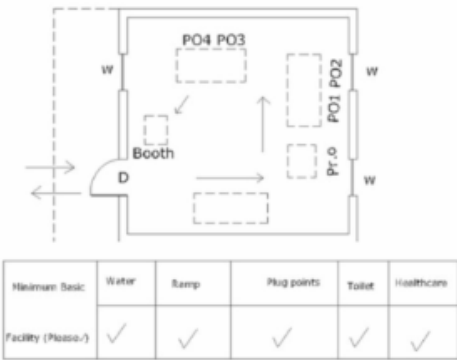

Nazri Naksha

Google Map View

Polling Station Building Front View

Polling Station Front View

Cad View

Key MAP View