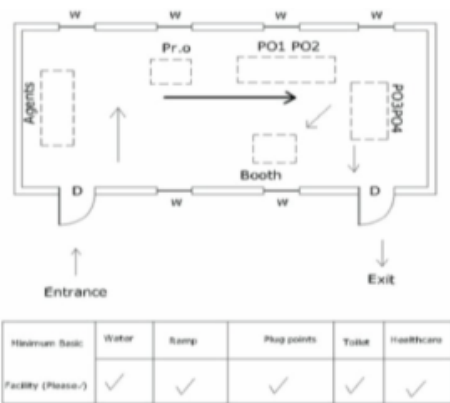

Nazri Naksha

Google Map View

Polling Station Building Front View

Polling Station Front View

Cad View

Key MAP View