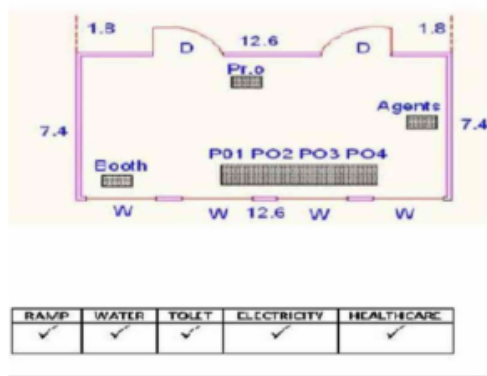

Nazri Naksha

Google Map View

Polling Station Building Front View

Polling Station Front View

Cad View

Key MAP View