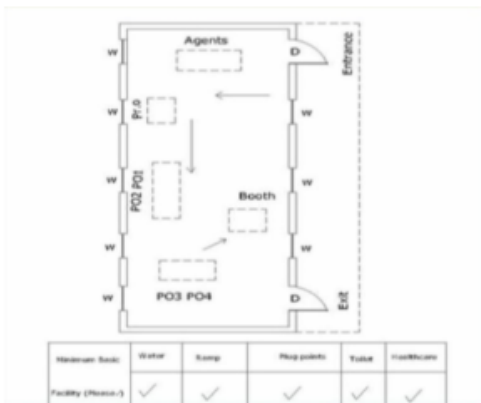

Nazri Naksha

Google Map View

Polling Station Building Front View

Polling Station Front View

Cad View

Key MAP View