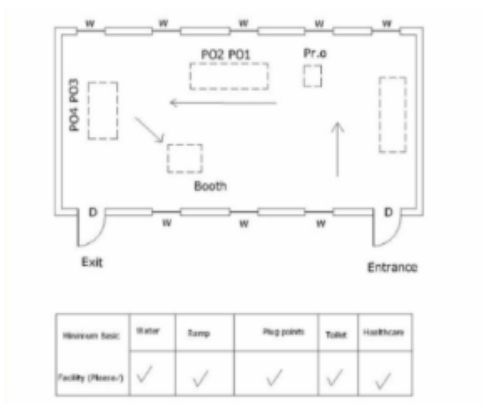

Nazri Naksha

Google Map View

Polling Station Building Front View

Polling Station Front View

Cad View

Key MAP View