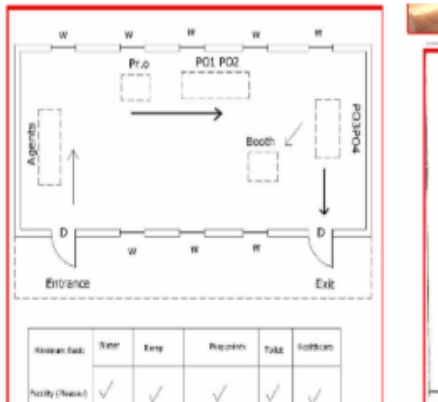

Nazri Naksha

Google Map View

Polling Station Building Front View

Polling Station Front View

Cad View

Key MAP View