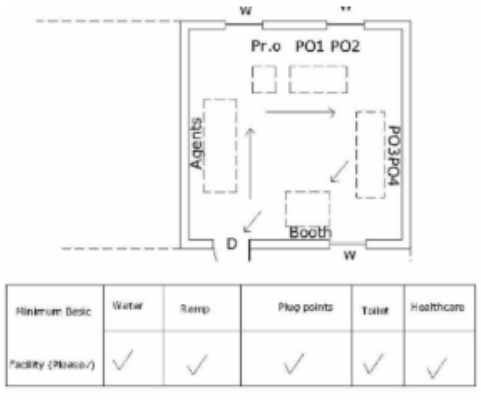

Nazri Naksha

Google Map View

Polling Station Building Front View

Polling Station Front View

Cad View

Key MAP View