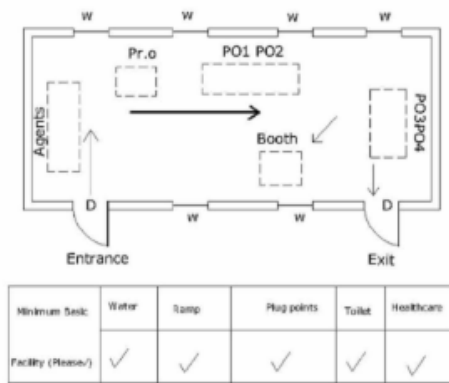

Nazri Naksha

Google Map View

Polling Station Building Front View

Polling Station Front View

Cad View

Key MAP View