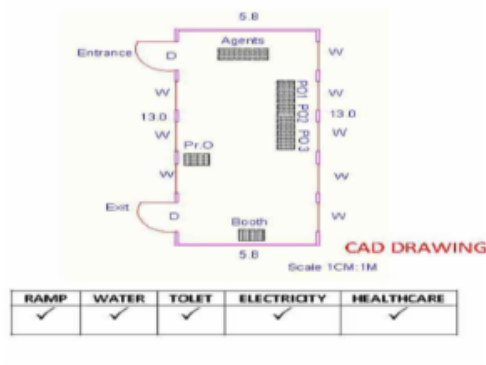

Nazri Naksha

Google Map View

Polling Station Building Front View

Polling Station Front View

Cad View

Key MAP View