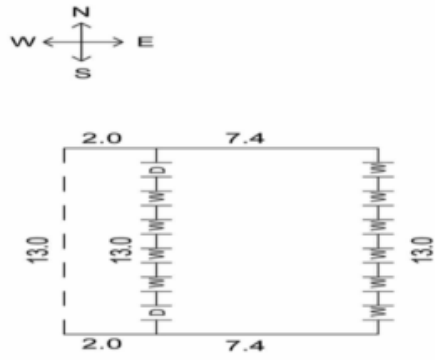

Nazri Naksha

Google Map View

Polling Station Building Front View

Polling Station Front View

Cad View

Key MAP View