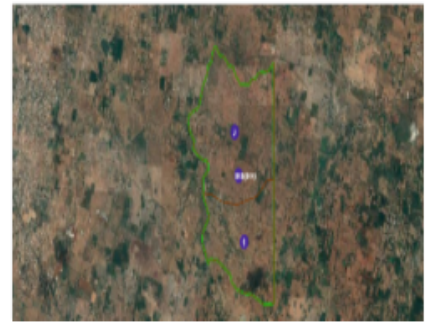

Nazri Naksha

Google Map View