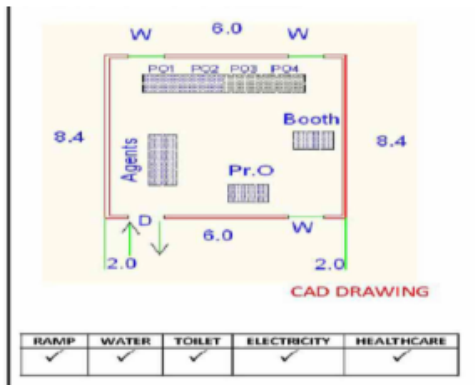

Cad View

Key MAP View

- (A) LAND MARKS
- (B) ROAD NAMES
- (C) TRAFFIC FLOW