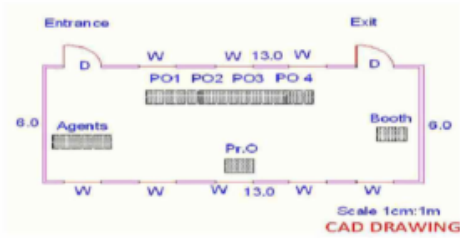

Cad View

Key MAP View

RAMP	WATER	TOILET	ELECTRICITY	HEALTHCARE
✓	✓	✓	✓	✓