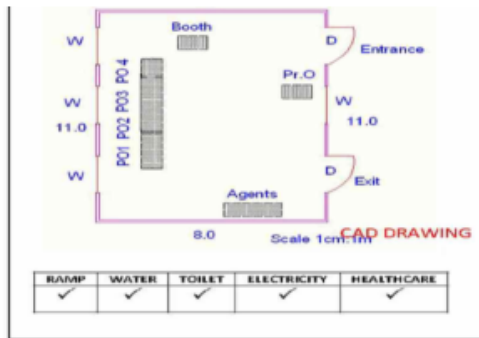

Nazri Naksha

Google Map View

Polling Station Building Front View

Polling Station Front View

Cad View

Key MAP View