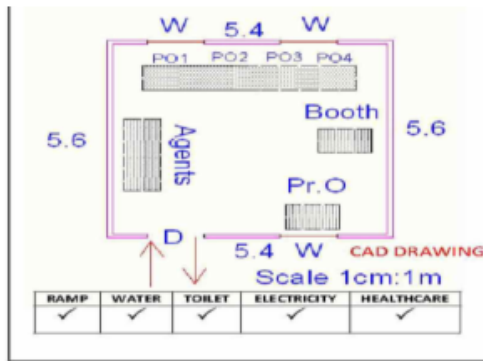

Nazri Naksha

Google Map View

Polling Station Building Front View

Polling Station Front View

Cad View

Key MAP View