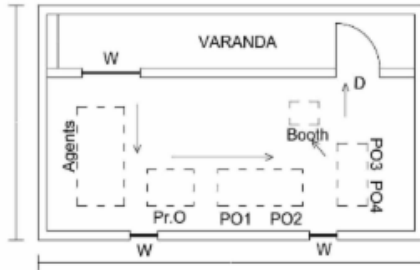

Cad View

Key MAP View

HEAVY BASIC	✓	✓	✓	✓	✓
FACILITY (PAGE 4)	✓	✓	✓	✓	✓