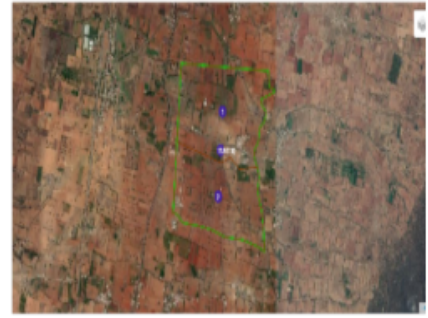

Nazri Naksha

Google Map View