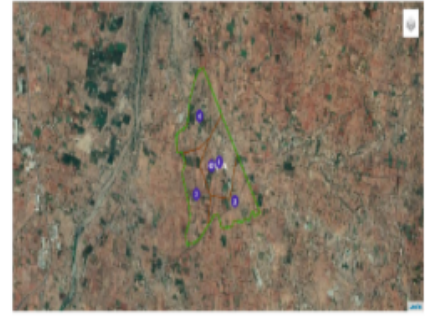

Nazri Naksha

Google Map View