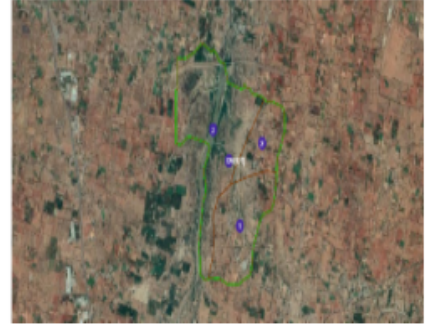

Nazri Naksha

Google Map View