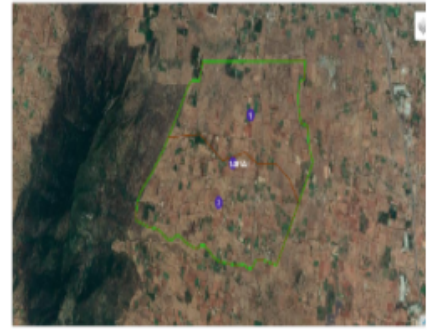

Nazri Naksha

Google Map View