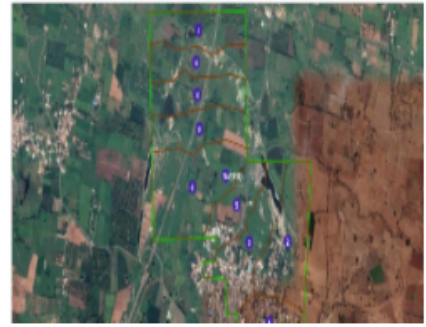

Nazri Naksha

Google Map View