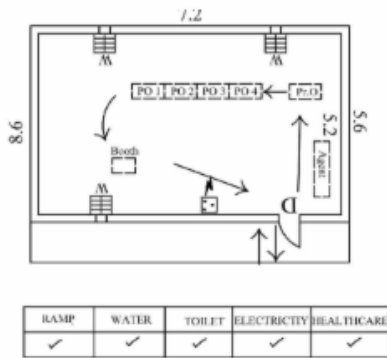

Nazri Naksha

Google Map View

Polling Station Building Front View

Polling Station Front View

Cad View

Key MAP View